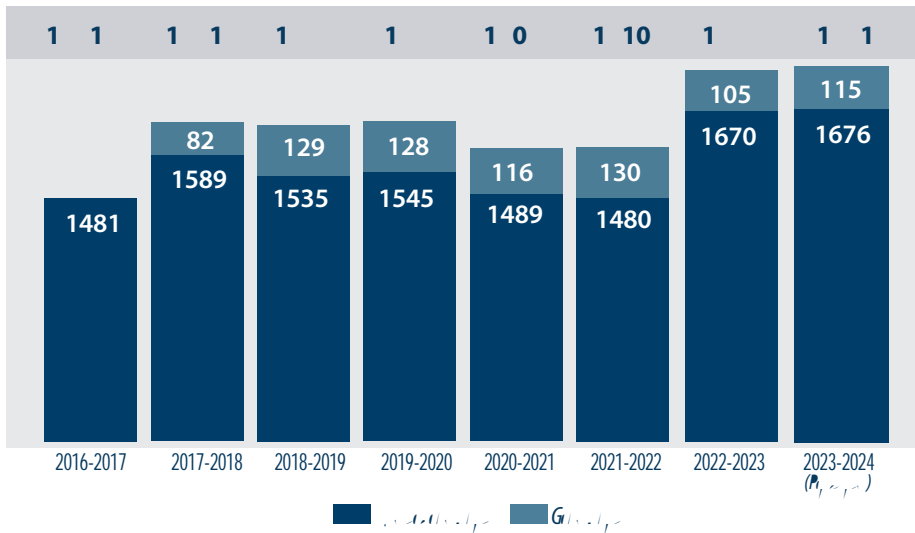

CAMPUS V

APPLICATION PROCESS

Rolling Admissions. Free Application available at www.vcu.edu

FRESHMAN ADMISSION

Top 25% of graduating class: 36%
SAT code: 5867 ACT code: 4429
42 MAJORS | 31 MINORS

19
 PRE-PROFESSIONAL TRACKS

90%
 OF GRADUATES
 earn their degree in
 four years or fewer

92%
 OF GRADUATES
 receive job offers or go on
 to graduate school within
 one year of graduation

15
 AVERAGE CLASS SIZE

12-MONTH ENROLLMENT

12-month enrollment captures the total number of students who take classes at VWU during an academic year. It is a more comprehensive picture of the University's activities than the more traditional fall enrollment statistics.